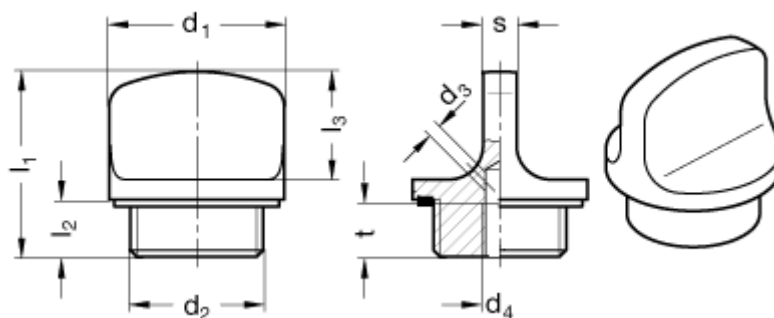

Data Sheet

Article number: 201127526

Description: E+G Threaded plug temperatur up to 120C
GN 441-26-G1/2-2-SW

Measures

$d_1 = 26$

$d_2 = G 1/2$

$d_3 = 2$

$d_4 = M 5$

$l_1 = 27,5$

$l_2 = 8,5$

$l_3 = 16$

$s = 5$

$t = 8$